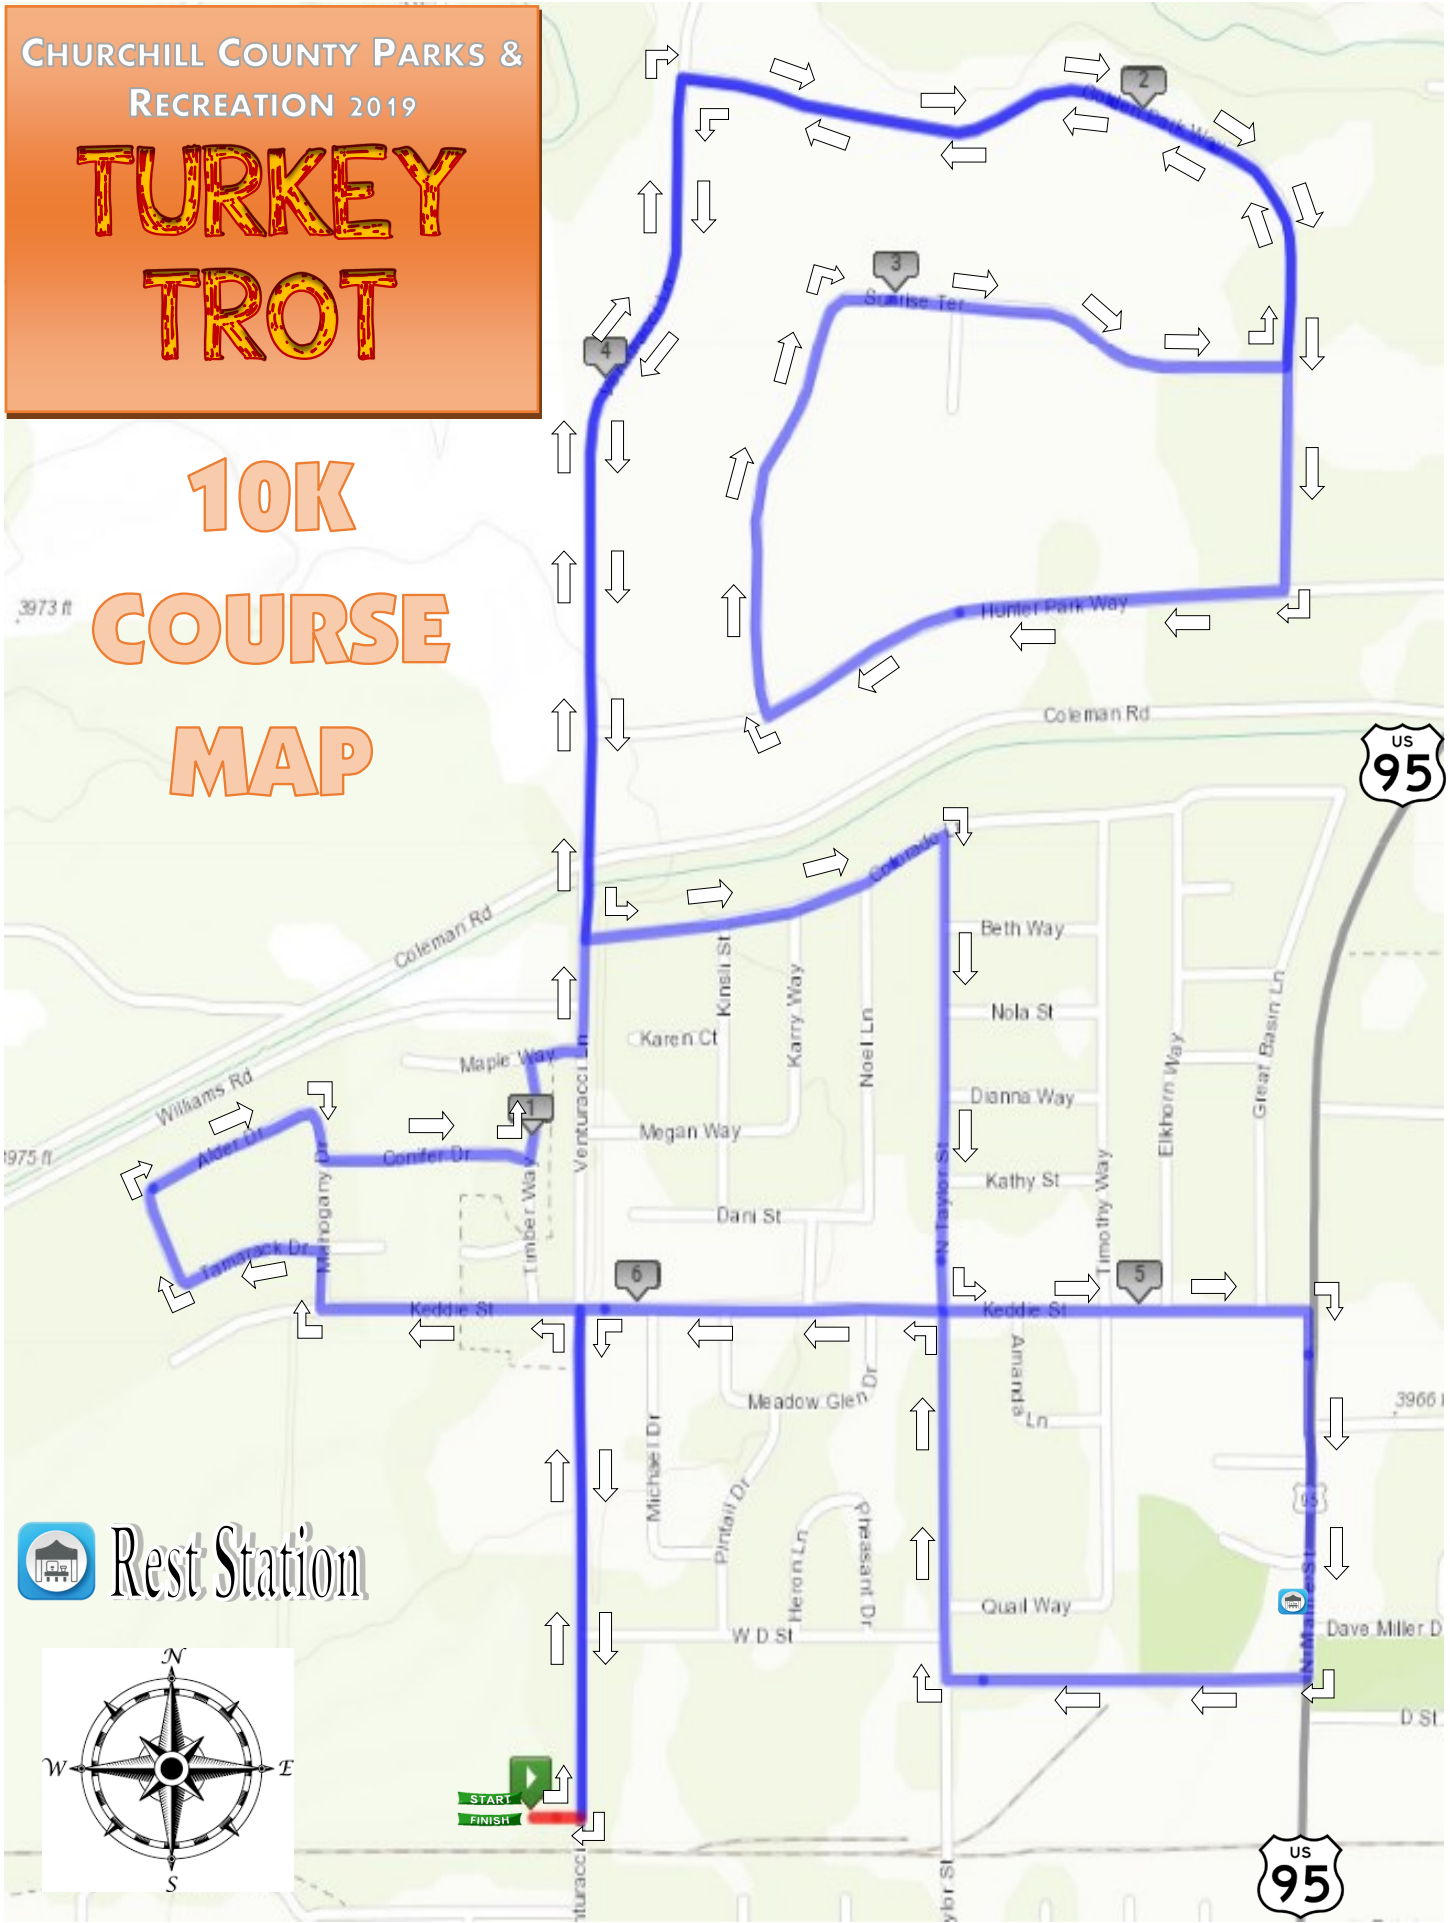

# TURKEY TROT

## 10K COURSE MAP

 Rest Station

START  
FINISH